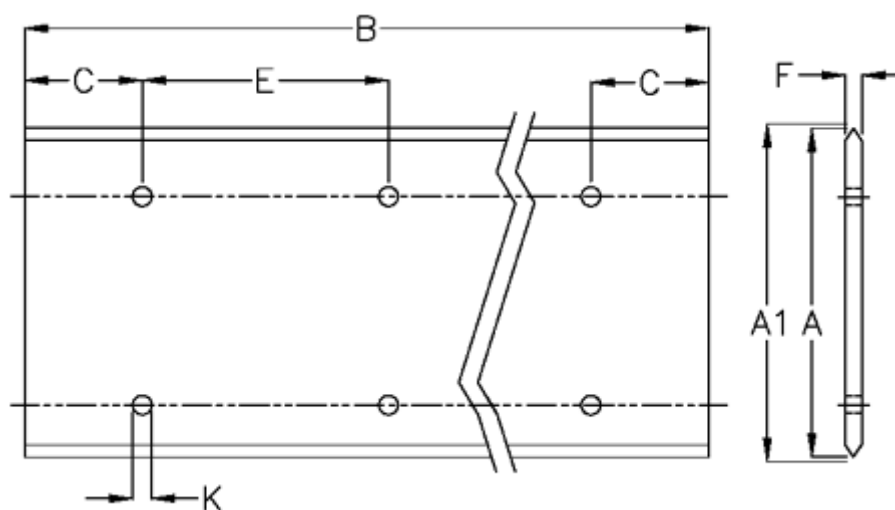

# Data Sheet

Article number: 0571241896

Description: Hepco GV3 slide L 120 L896 P3  
with counterbored holes

## Measures

A	= 120
A1	= 121.58
B	= 896
C	= 88.0
E	= 180
F	= 9.43
For bearing	= J54
K	= 11.5xM10

Precision type	= P3
Weight kg/1000	= 8.50